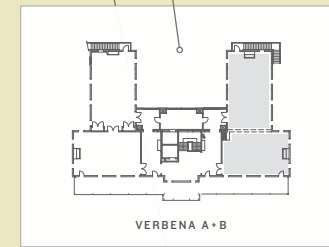

BLDG. NO. 601

BLDG. NO. 602

BLDG. NO. 623

to the golden gate bridge

bay area discovery.museum.um