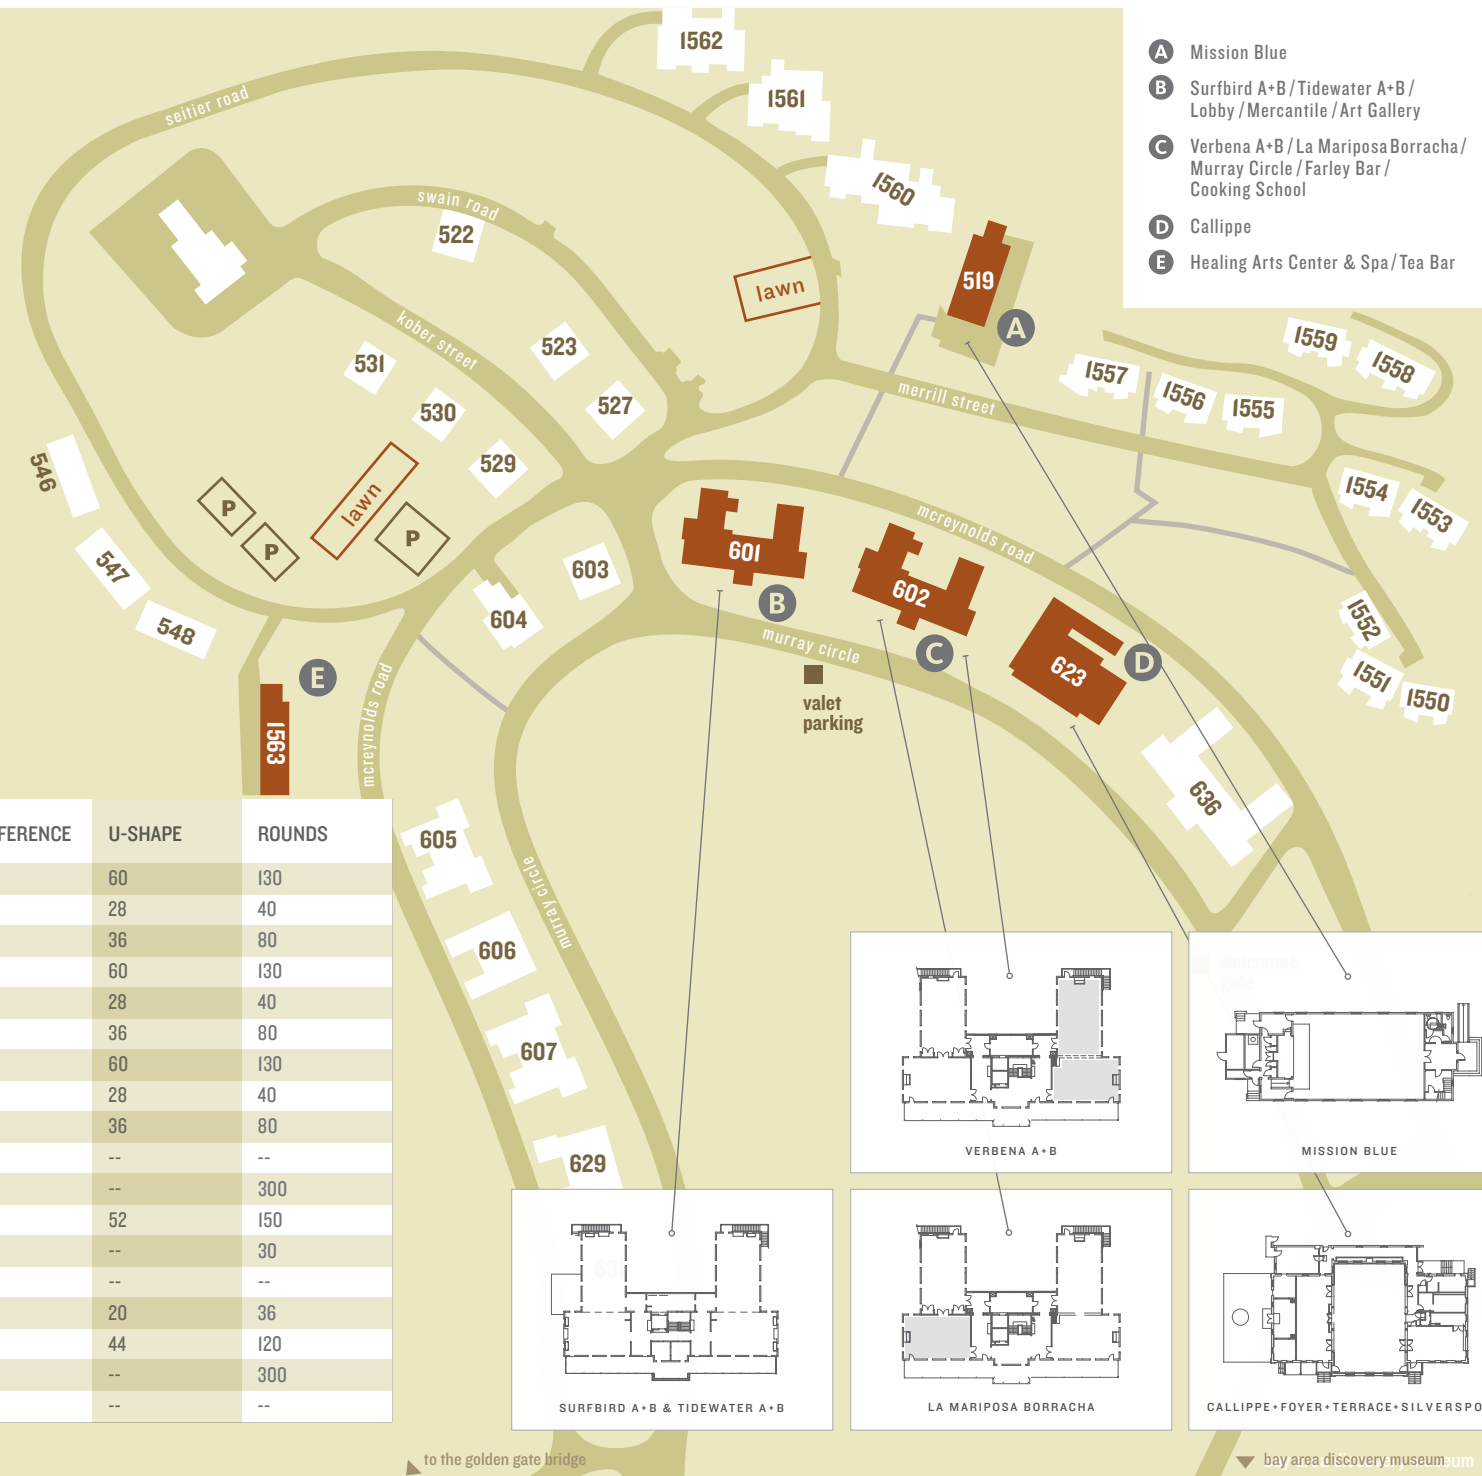

MEETING SPACES

A place to break with convention, eco-friendly Cavallo Point provides an inspired backdrop for business meetings, corporate retreats and special events for groups of 10 to 300.

Indoors, the lodge offers 14,000 square feet of adaptable meeting space with 11 function rooms, including a dedicated board room, in four primary venues. Unique and distinctive, these facilities provide ample rooms for food & beverage functions, breakouts and pre-event space - with state-of-the-art technology. Each comfortable space features windows that open to fresh bay breezes and breathtaking views of the bridge, bay or hillside. Outdoors, 12,500 square feet of spectacular grounds provide unparalleled views of the bridge and bay.

- A** Mission Blue
- B** Surfbird A+B/Tidewater A+B / Lobby/Mercantile / Art Gallery
- C** Verbena A+B / La Mariposa Borracha / Murray Circle / Farley Bar / Cooking School
- D** Callippe
- E** Healing Arts Center & Spa/Tea Bar