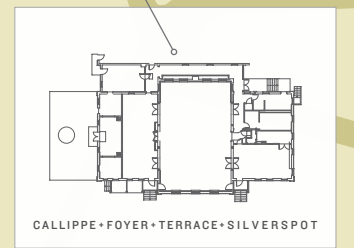

BLDG. NO. 601

BLDG. NO. 602

BLDG. NO. 623

to the golden gate bridge

bay area discovery.museum.um