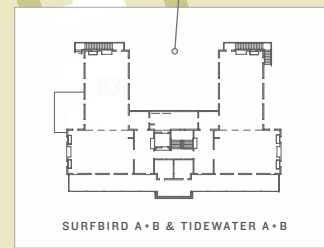

BLDG. NO. 601

BLDG. NO. 602

BLDG. NO. 623

to the golden gate bridge

bay area discovery.museum.um